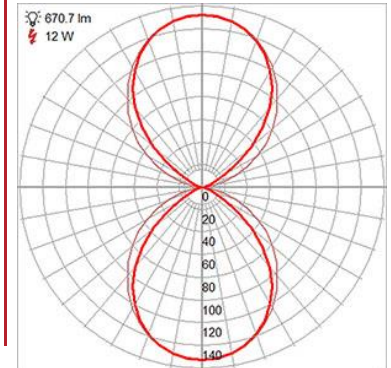

Notes: _____

LINE DRAWING

IES FILE

In addition to Access Lighting's purchase and warranty terms and conditions, by signing below or placing an order, you agree that you are authorized to bind the entity placing any order and acknowledge the following: All of sizes and measurements are approximate and all images are for illustrative purposes only. In the event of an inconsistency, the "Product Measurements" section controls. There also may be slight differences in the colors and designs compared to the displayed and printed images.